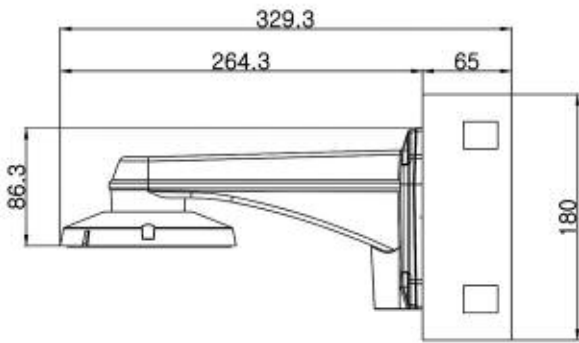

200 New Highway, Amityville, NY 11701 • Toll Free: 1-800-645-5516 • Fax: 631-957-9142 or 631-957-3880

www.specotech.com

MAIN BODY DIMENSIONS

CLGMT37X
 CEILING TYPE DIMENSIONS

WMSD37X (included)
 WALL MOUNT TYPE DIMENSIONS

POLMT37X
 POLE MOUNT TYPE DIMENSIONS

CORMT37X
 CORNER MOUNT TYPE DIMENSIONS